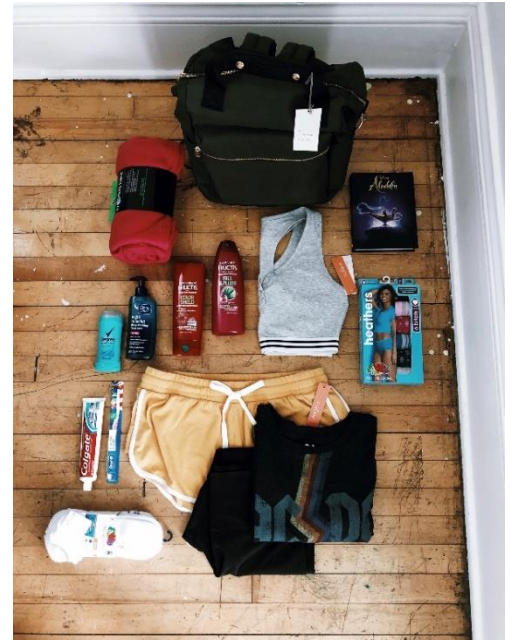

BACKPACK OR DUFFEL

XXL OR SIZE 9 WOMEN'S

UNDERWEAR

WOMEN'S SOCKS

XXL WOMEN'S CLOTHING

BLANKET

HAPPY OR INSPIRING BOOK

FULL SIZE BODY WASH

DEODORANT

TOOTHBRUSH

FULL SIZE TOOTHPASTE

FACE WASH

XXL SPORTS BRA

SHAMPOO/CONDITIONER (OPTIONAL)

PADS/TAMPONS (OPTIONAL)

MAY NOT INCLUDE:

ALL LIQUIDS MUST BE

SEALED IN A ZIPLOCK

REMOVE ALL HANGERS

FOR TEEN BAGS, MAKE SURE ALL SIZES

ARE *ADULT* SIZES

ALL ITEMS MUST FIT IN ZIPPERED

DUFFEL BAG OR BACKPACK.

SMALL COZY BLANKETS CAN BE FOUND